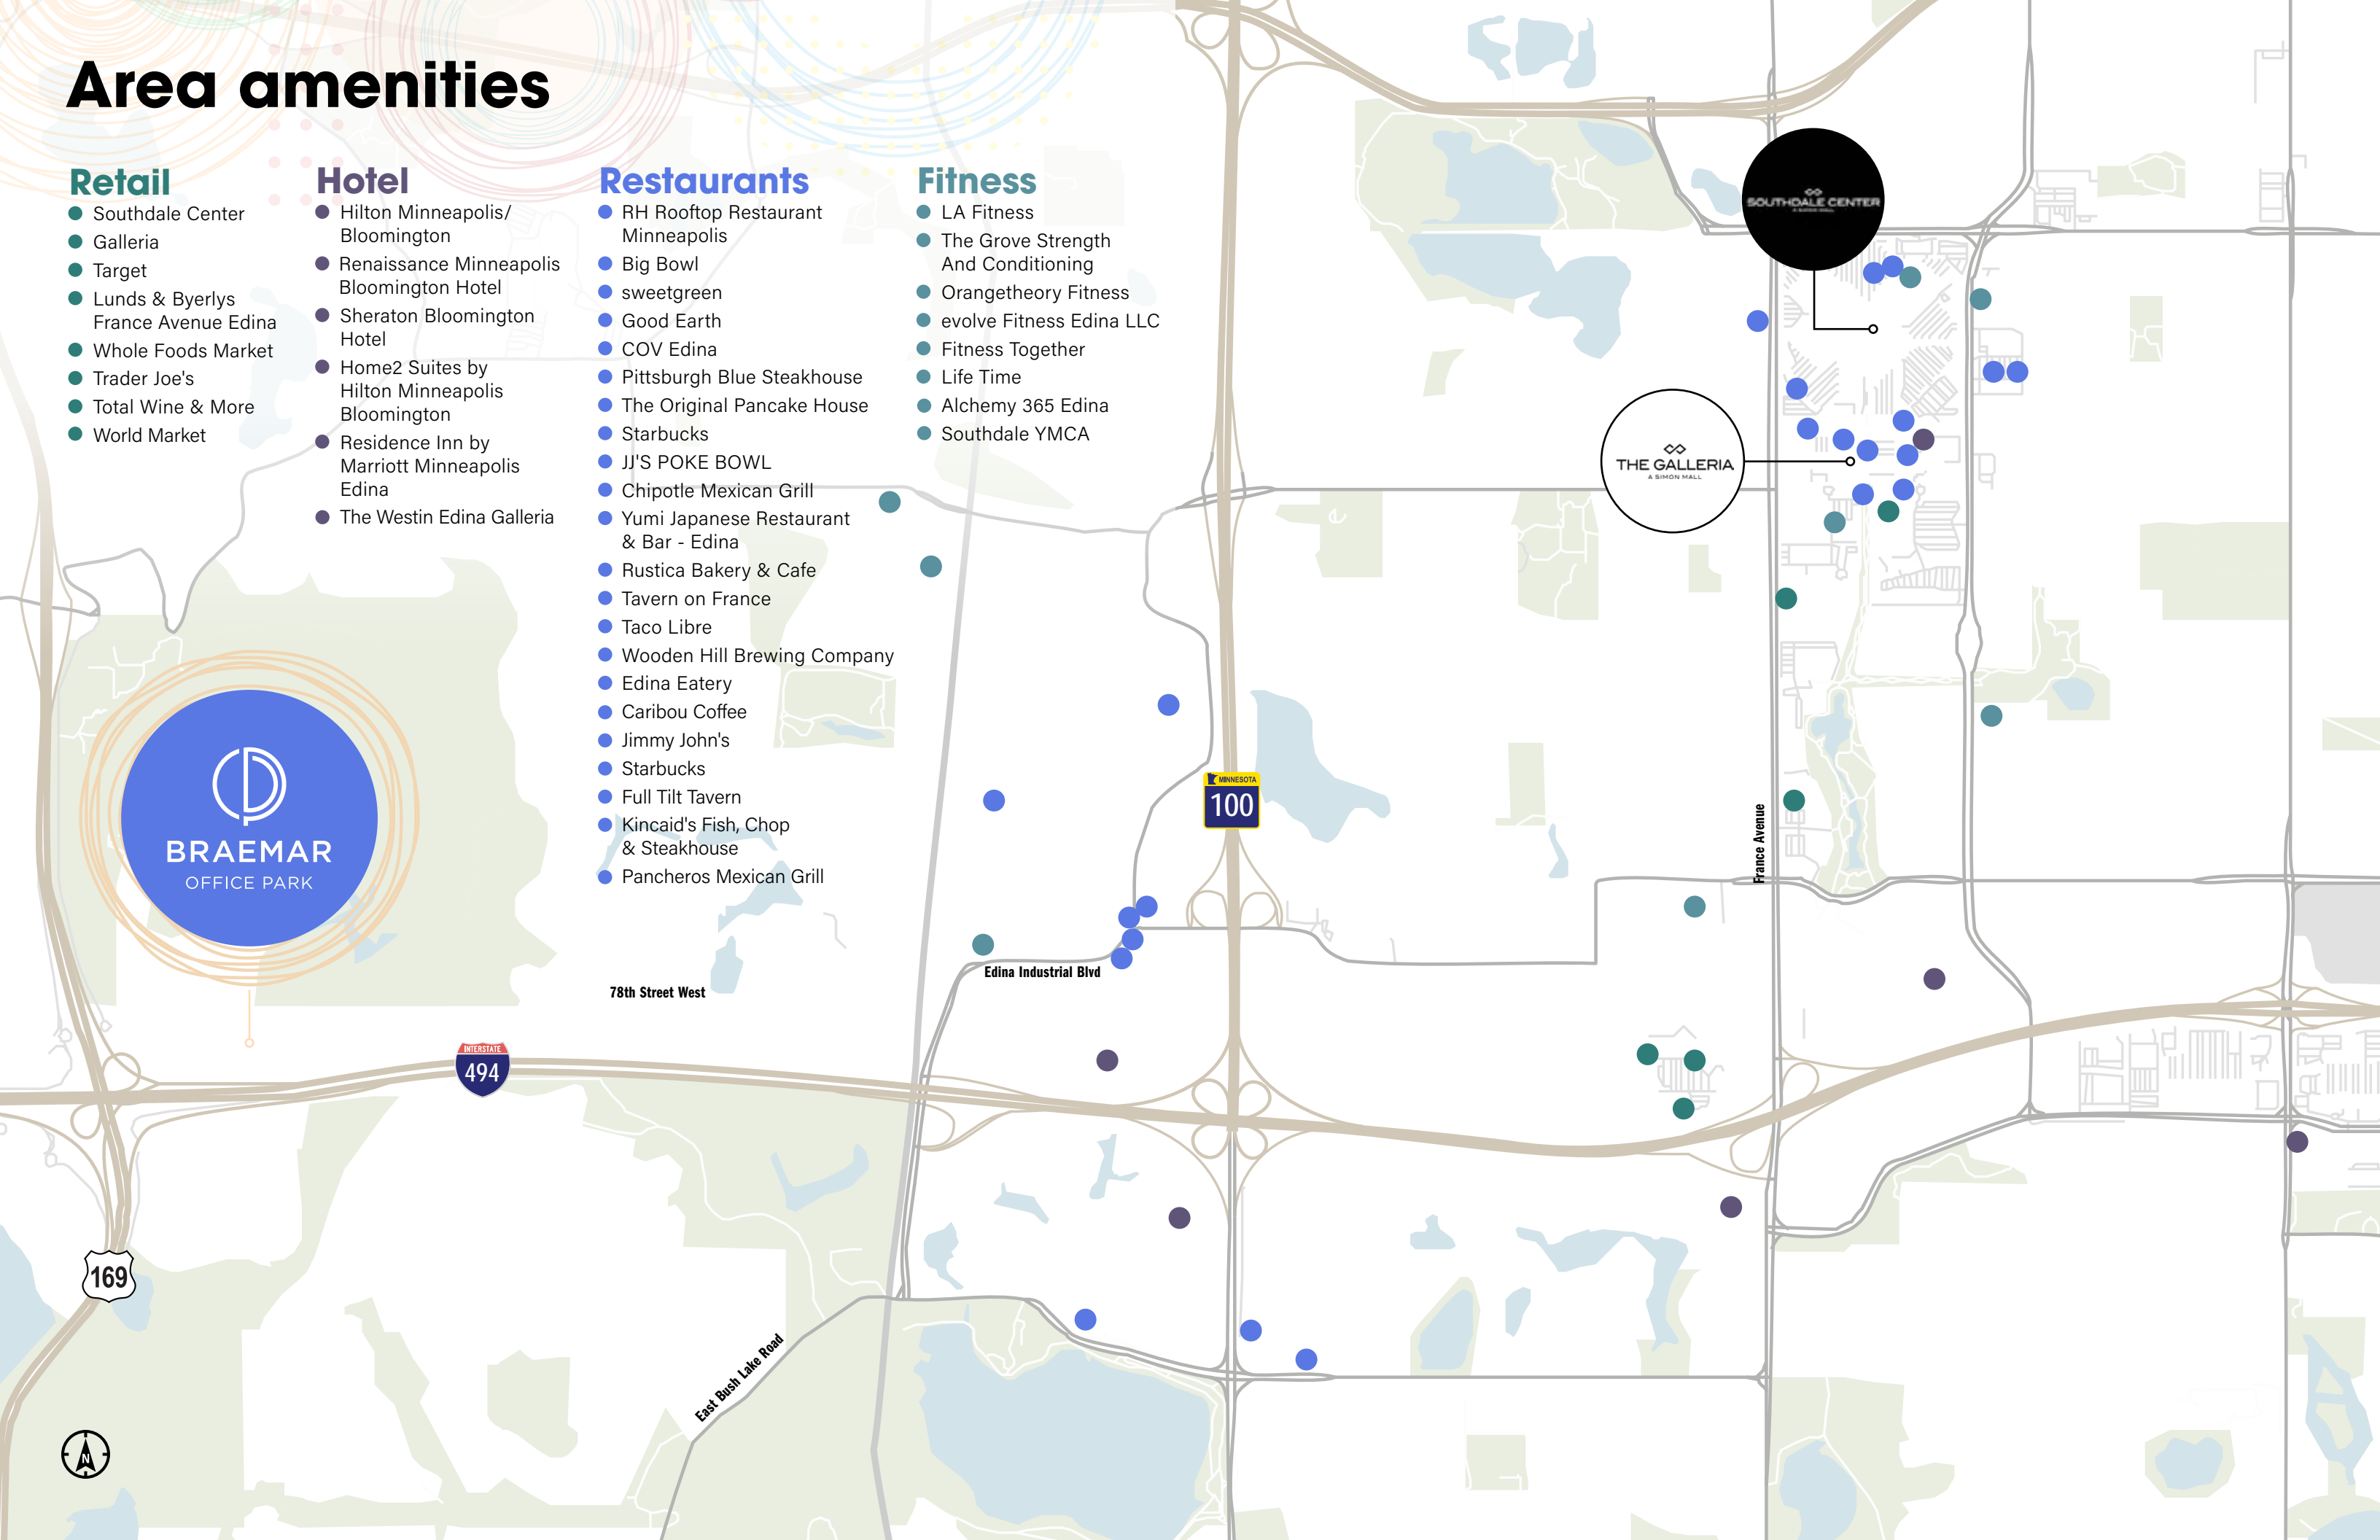

Area amenities

Retail

- Southdale Center
- Galleria
- Target
- Lunds & Byerlys
  France Avenue Edina
- Whole Foods Market
- Trader Joe's
- Total Wine & More
- World Market

Hotel

- Hilton Minneapolis/
  Bloomington
- Renaissance Minneapolis
  Bloomington Hotel
- Sheraton Bloomington
  Hotel
- Home2 Suites by
  Hilton Minneapolis
  Bloomington
- Residence Inn by
  Marriott Minneapolis
  Edina
- The Westin Edina Galleria

Restaurants

- RH Rooftop Restaurant
  Minneapolis
- Big Bowl
- sweetgreen
- Good Earth
- COV Edina
- Pittsburgh Blue Steakhouse
- The Original Pancake House
- Starbucks
- JJ'S POKE BOWL
- Chipotle Mexican Grill
- Yumi Japanese Restaurant
  & Bar - Edina
- Rustica Bakery & Cafe
- Tavern on France
- Taco Libre
- Wooden Hill Brewing Company
- Edina Eatery
- Caribou Coffee
- Jimmy John's
- Starbucks
- Full Tilt Tavern
- Kincaid's Fish, Chop
  & Steakhouse
- Pancheros Mexican Grill

Fitness

- LA Fitness
- The Grove Strength
  And Conditioning
- Orangetheory Fitness
- evolve Fitness Edina LLC
- Fitness Together
- Life Time
- Alchemy 365 Edina
- Southdale YMCA