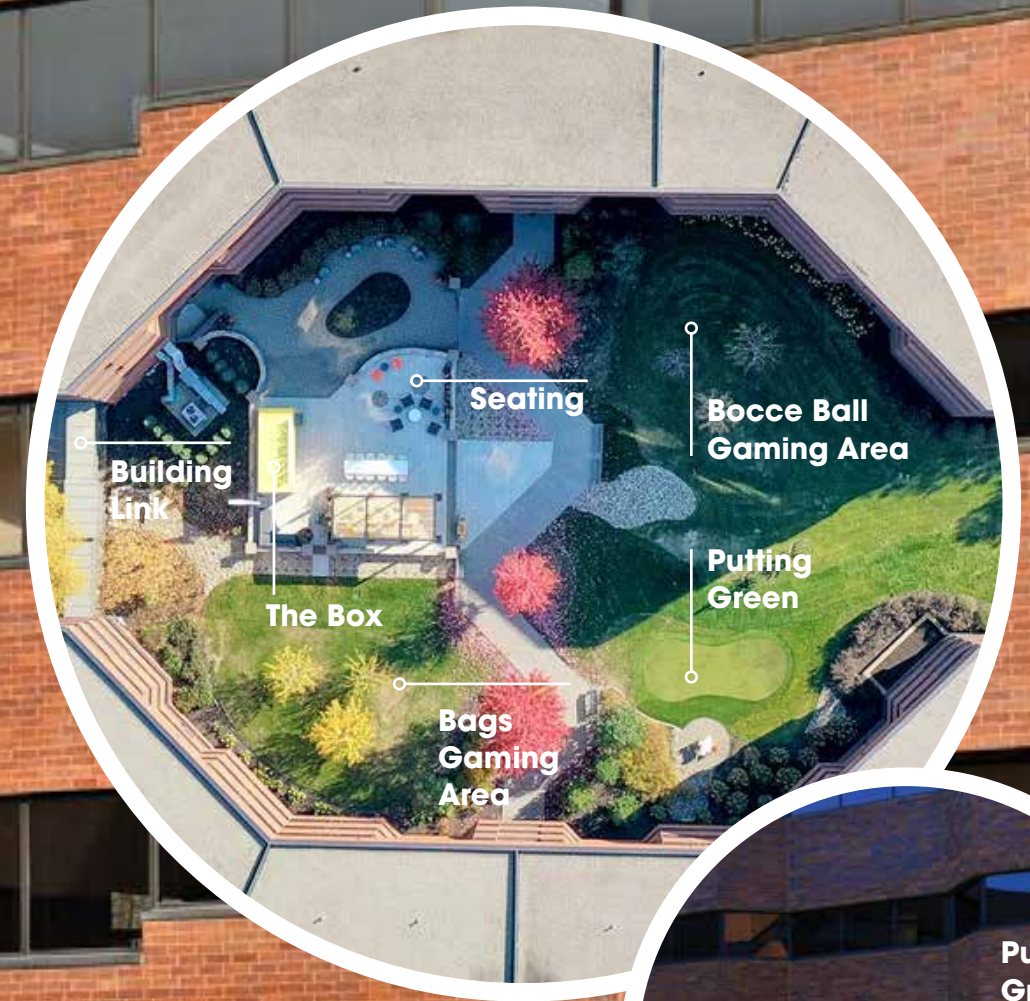

**BRAEMAR**  
OFFICE PARK

[www.fourbraemarofficepark.com](http://www.fourbraemarofficepark.com)

Outdoor courtyard with gaming area and The Box @ Braemar – The perfect place to host a happy hour

On-site cafeteria and lounge serving breakfast and lunch, plus convenient grab and go options.

## Not all Class B is Created Equal

At Braemar, tenants can enjoy Class A amenities at Class B rates.

Fitness center with regular group fitness classes

Boardroom-style conference room and training facility

# Outdoor Courtyard

The perfect place to host a happy hour with gaming area and The Box @ Braemar.

Courtyard Siteplan

Putting Green