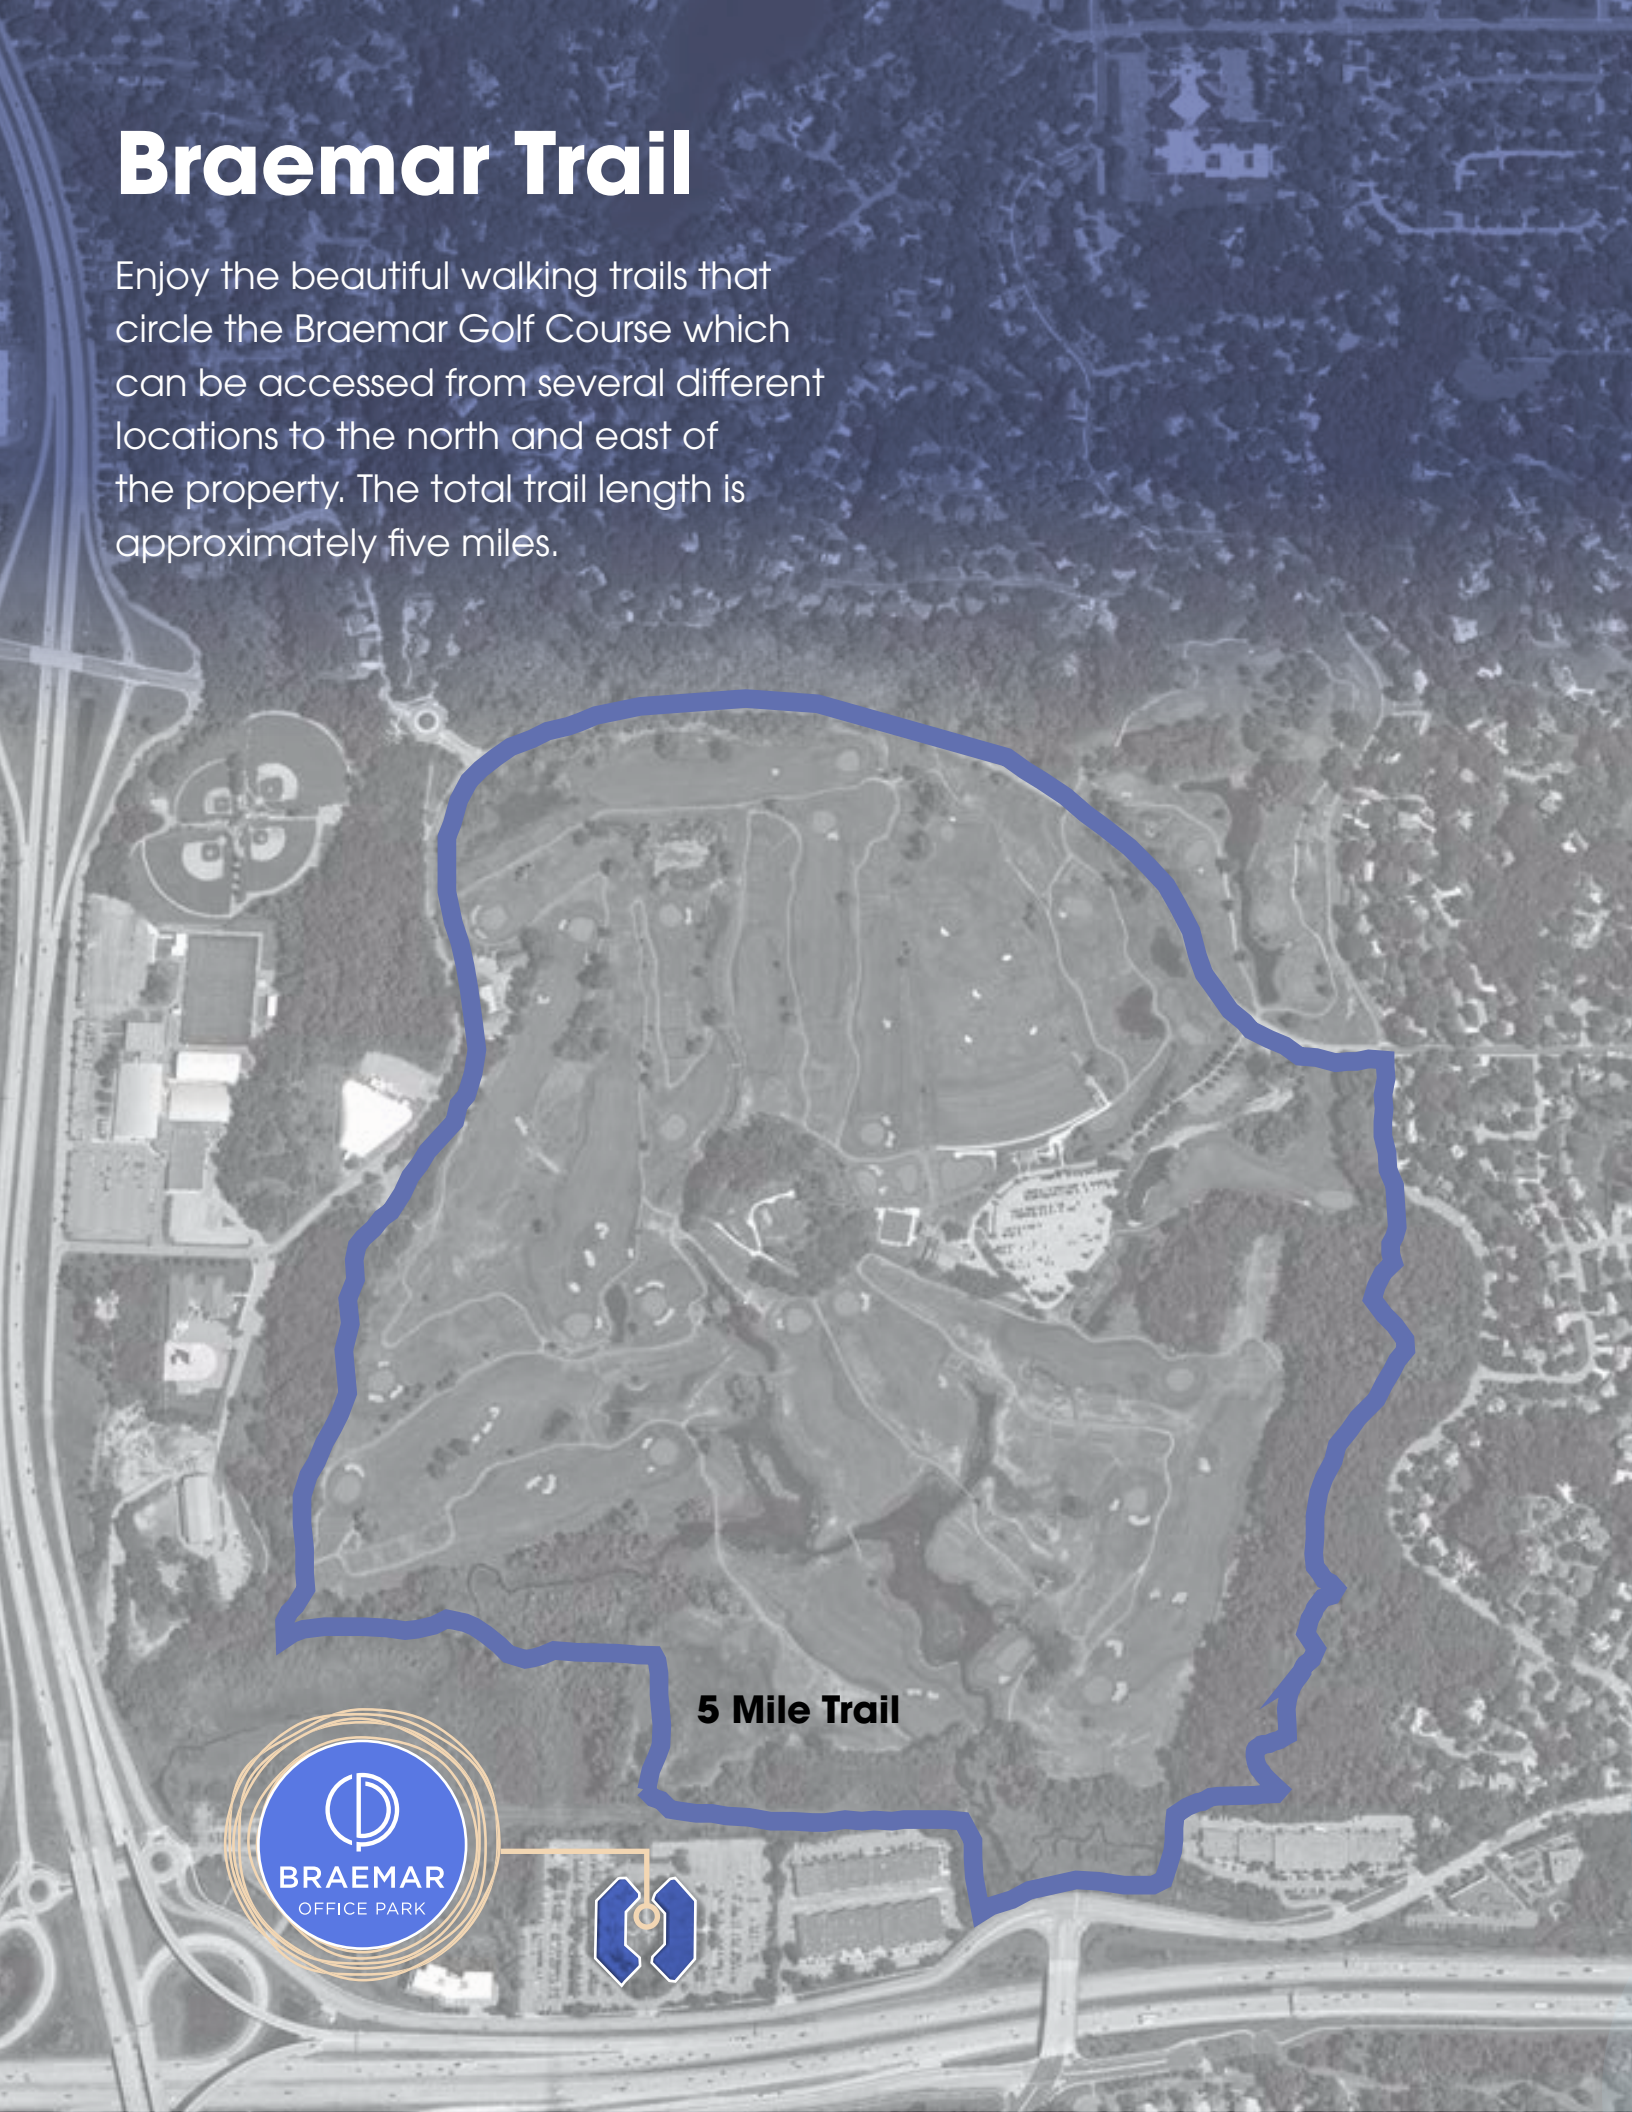

# Area amenities

# Braemar Trail

Enjoy the beautiful walking trails that circle the Braemar Golf Course which can be accessed from several different locations to the north and east of the property. The total trail length is approximately five miles.