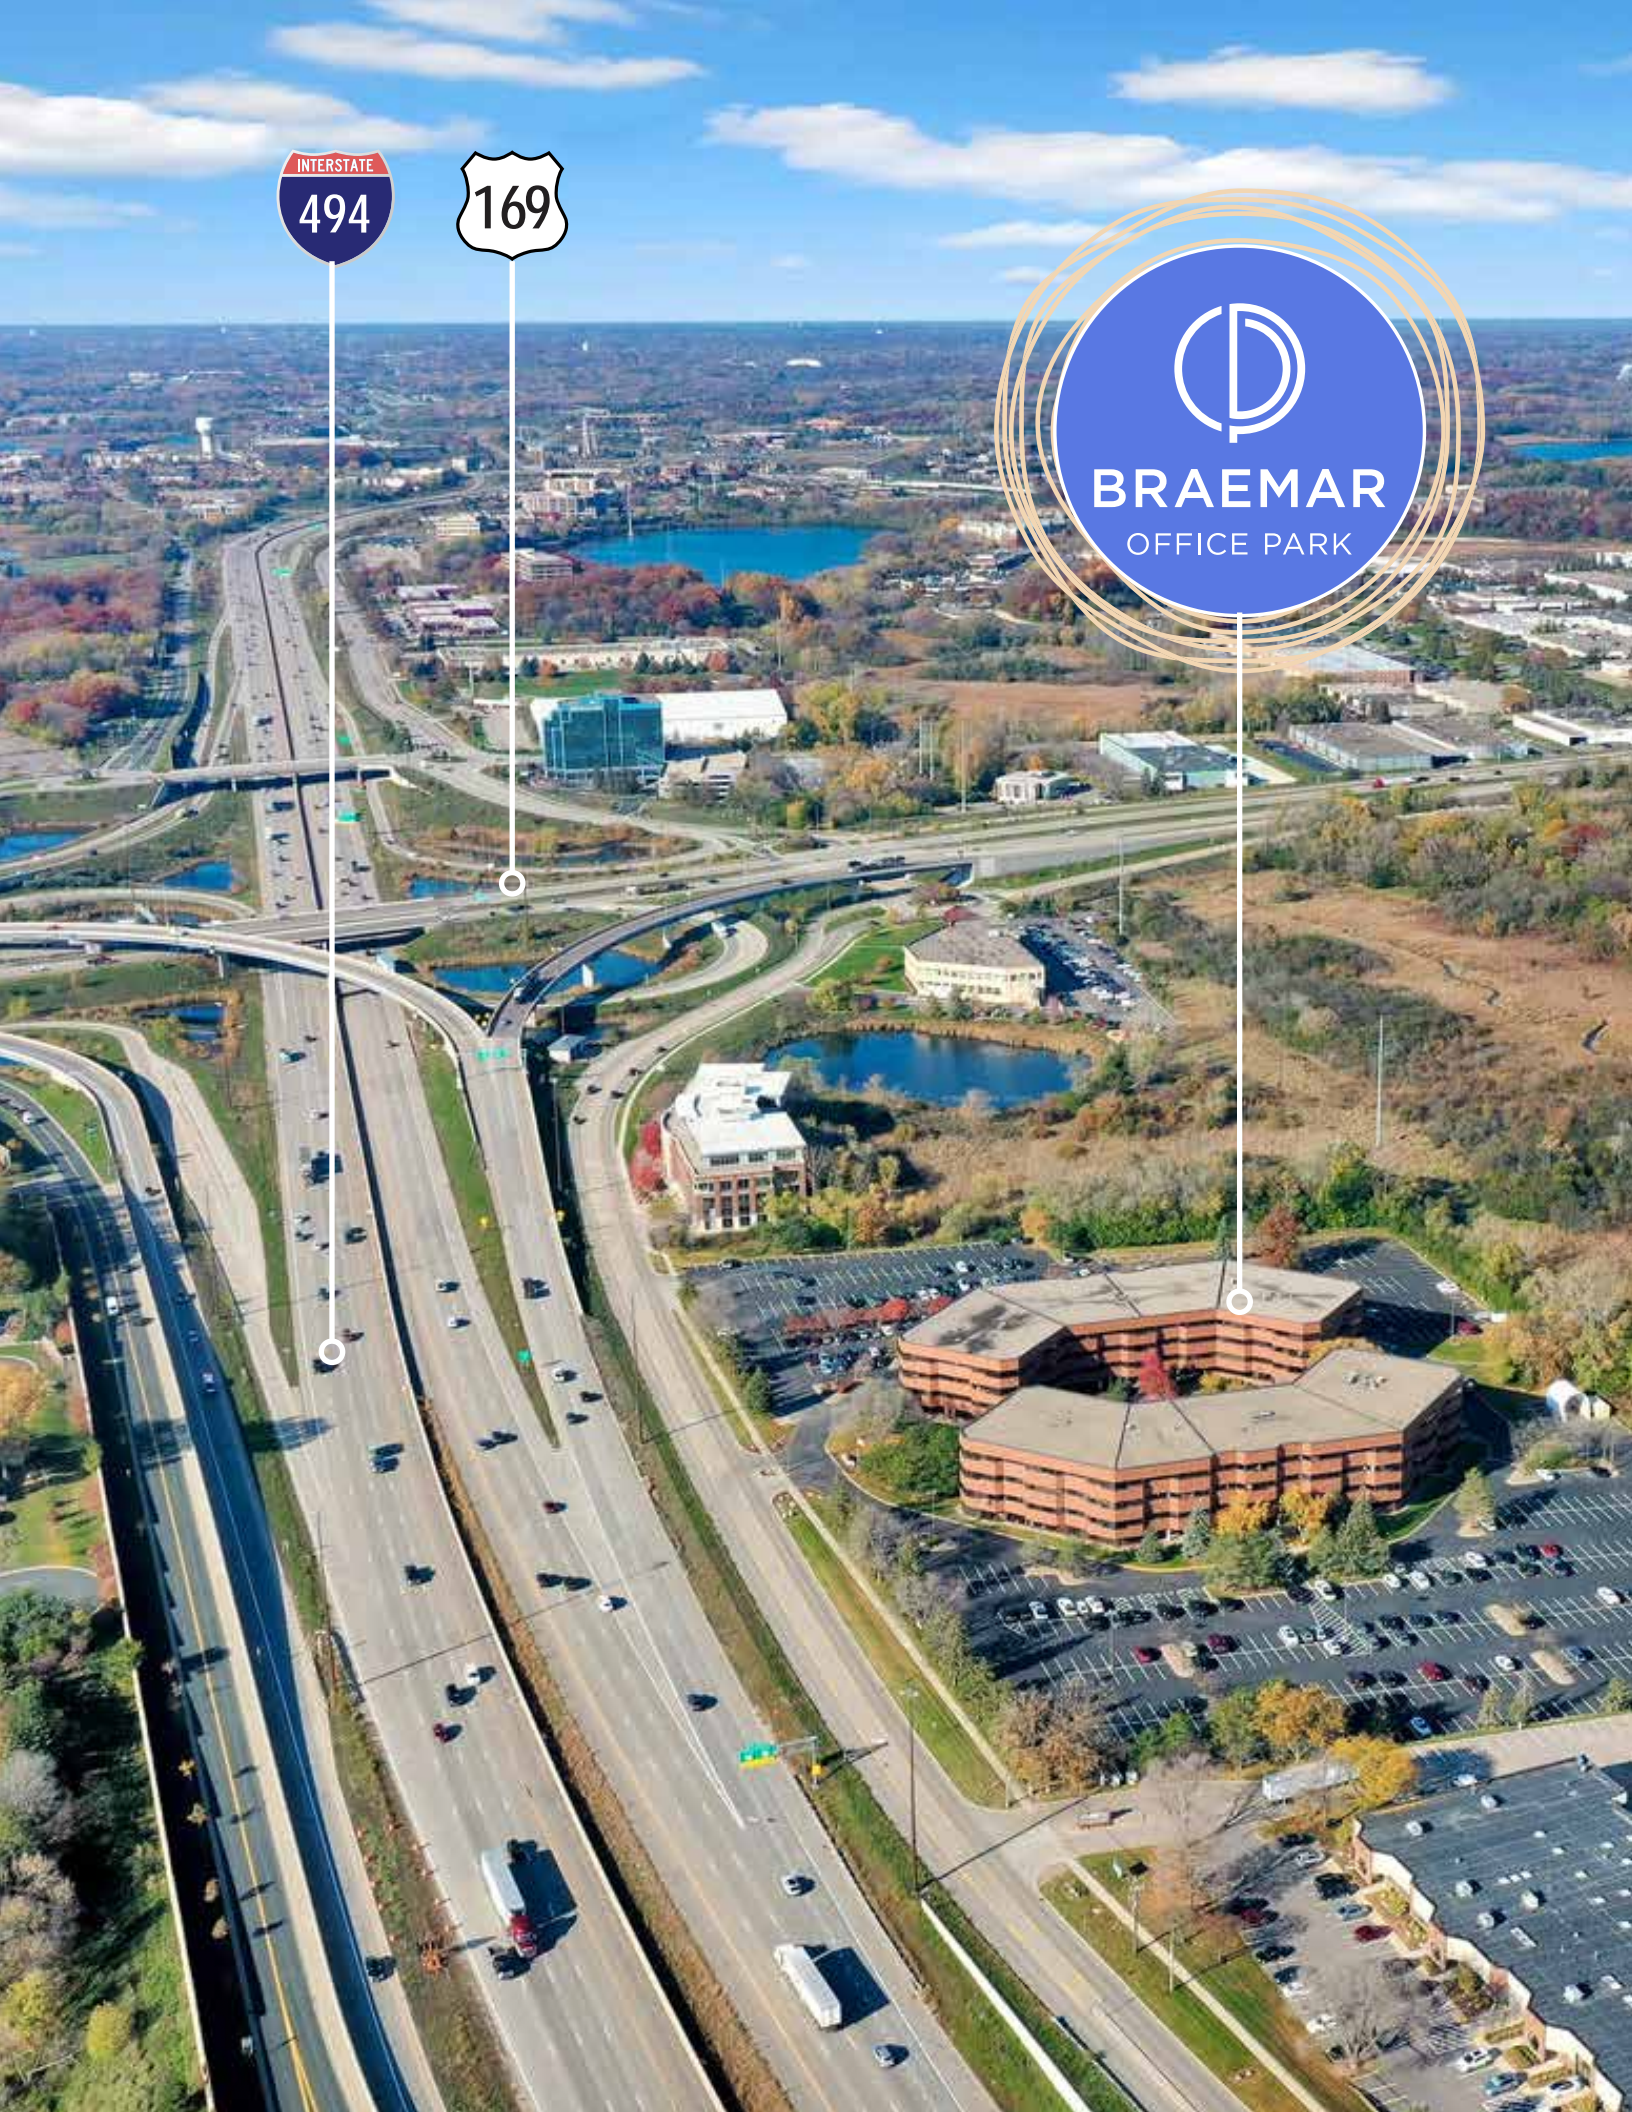

Access & Visibility

Location

Prominently visible from I-494, Braemar Office Park enjoys easy access to countless retail, hotel, restaurant and service amenities throughout the Eden Prairie Mall and Edina District.

Visibility

Braemar Office Park has direct access to I-494 which has exposure to over 132,000 vehicles per day. It's central southwest suburban location is key for employee recruiting and retention.

Access

Several ingress and egress options near Braemar Office Park offer convenient access to major roadways including Highway 169 and I-494.