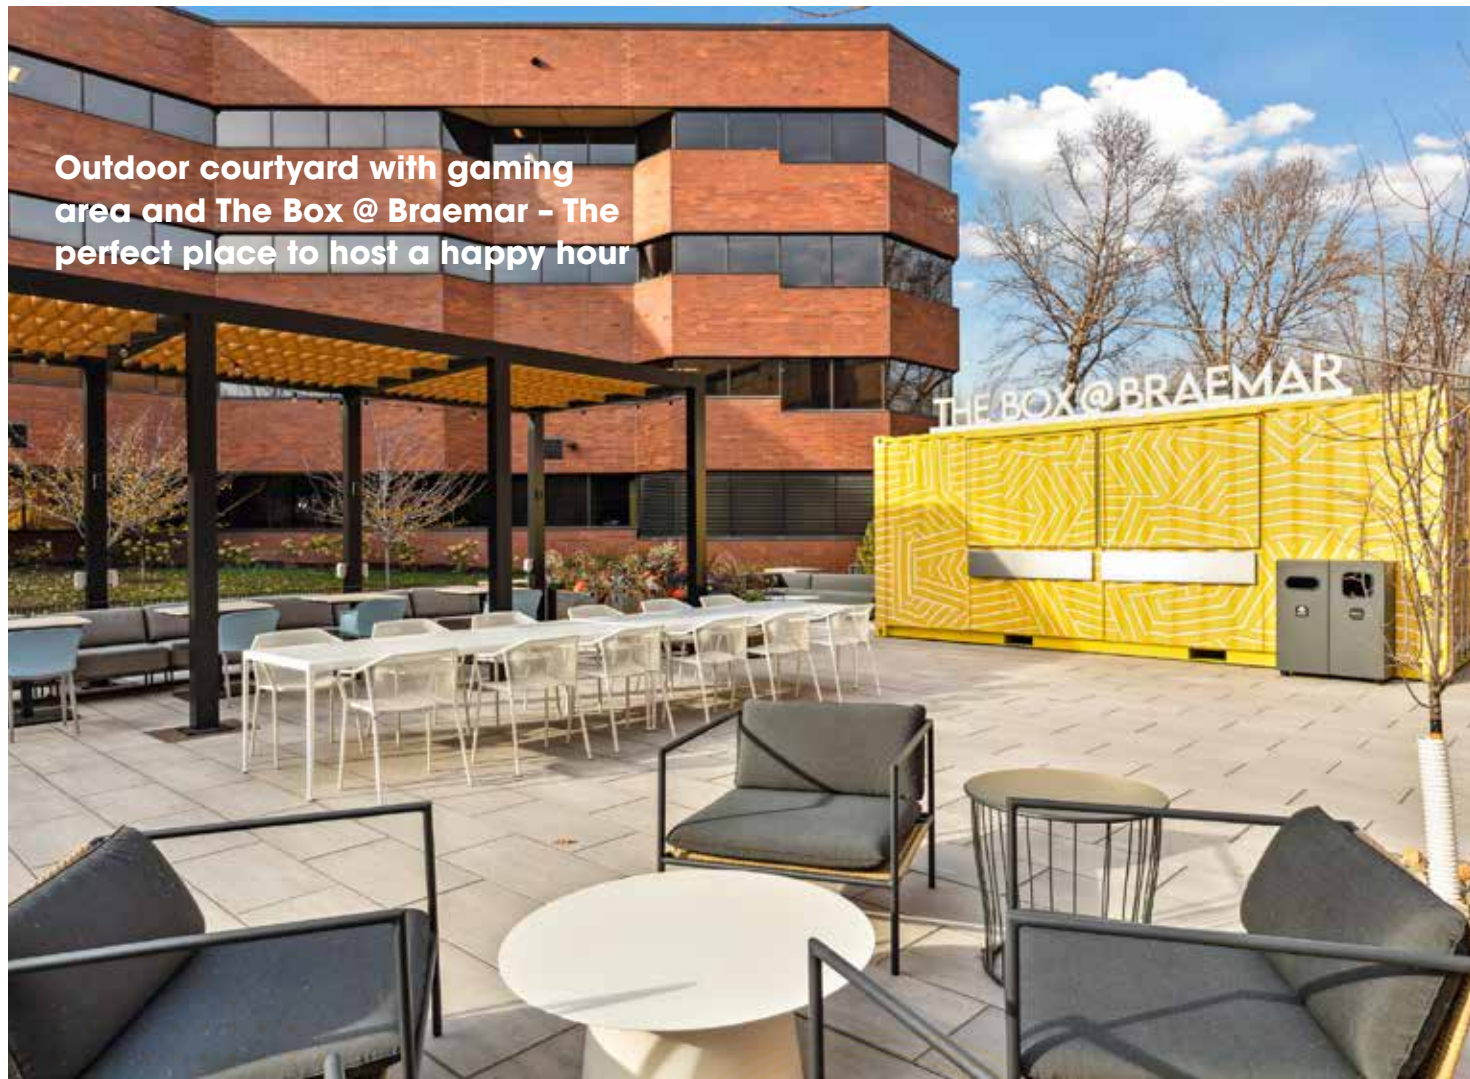

**BRAEMAR**  
OFFICE PARK

[www.fourbraemarofficepark.com](http://www.fourbraemarofficepark.com)

Outdoor courtyard with gaming area and The Box @ Braemar – The perfect place to host a happy hour

On-site cafeteria and lounge serving breakfast and lunch, plus convenient grab and go options.

## Not all Class B is Created Equal

At Braemar, tenants can enjoy Class A amenities at Class B rates.

Fitness center with regular group fitness classes

Boardroom-style conference room and training facility

# Outdoor Courtyard

The perfect place to host a happy hour with gaming area and The Box @ Braemar.

Courtyard Siteplan

Putting Green