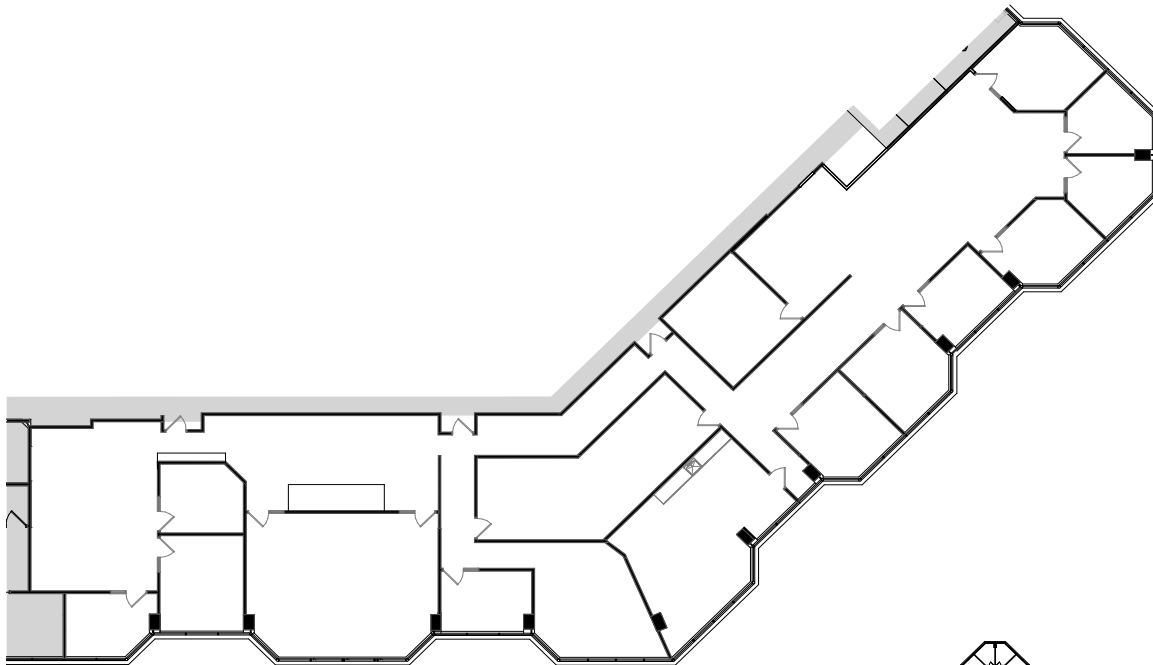

BRAEMAR

OFFICE PARK

8000 WEST 78TH STREET
EDINA, MN

SUITE 290 - 7,876 SF

Leasing Contacts

Brent Karkula
+1 612 217 5153
brent.karkula@jll.com

Laura Farrell
+1 612 217 6744
laura.farrell@jll.com