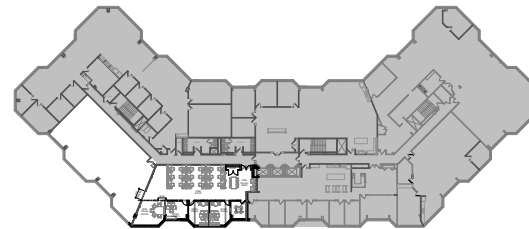

BRAEMAR

OFFICE PARK

7900 WEST 78TH STREET
EDINA, MN

SUITE 315-320 - 5,749 SF

Leasing Contacts

Brent Karkula
+1 612 217 5153
brent.karkula@jll.com

Laura Farrell
+1 612 217 6744
laura.farrell@jll.com