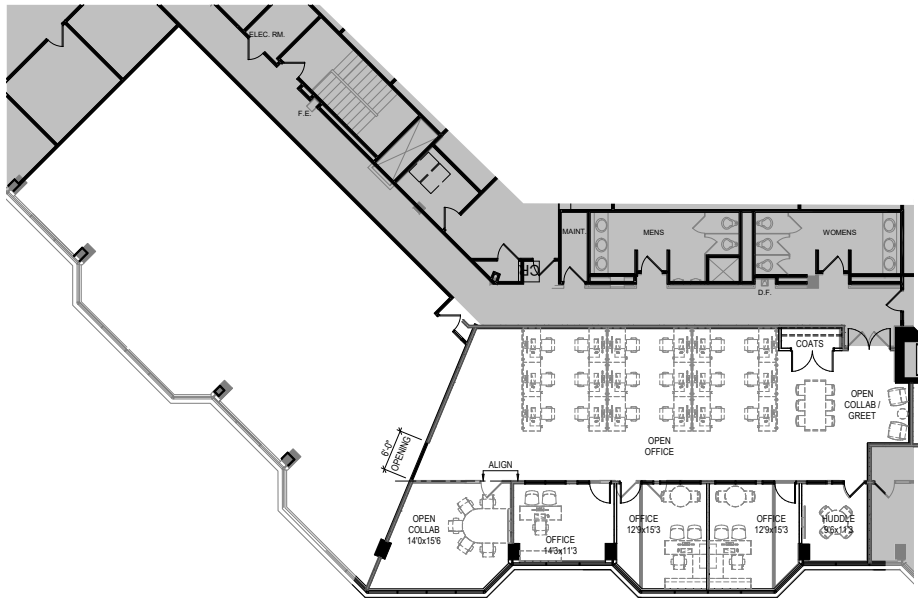

BRAEMAR

OFFICE PARK

7900 WEST 78TH STREET
EDINA, MN

SUITE 315-320 - 5,749 SF

Leasing Contacts

Brent Karkula
+1 612 217 5153
brent.karkula@jll.com

Laura Farrell
+1 612 217 6744
laura.farrell@jll.com