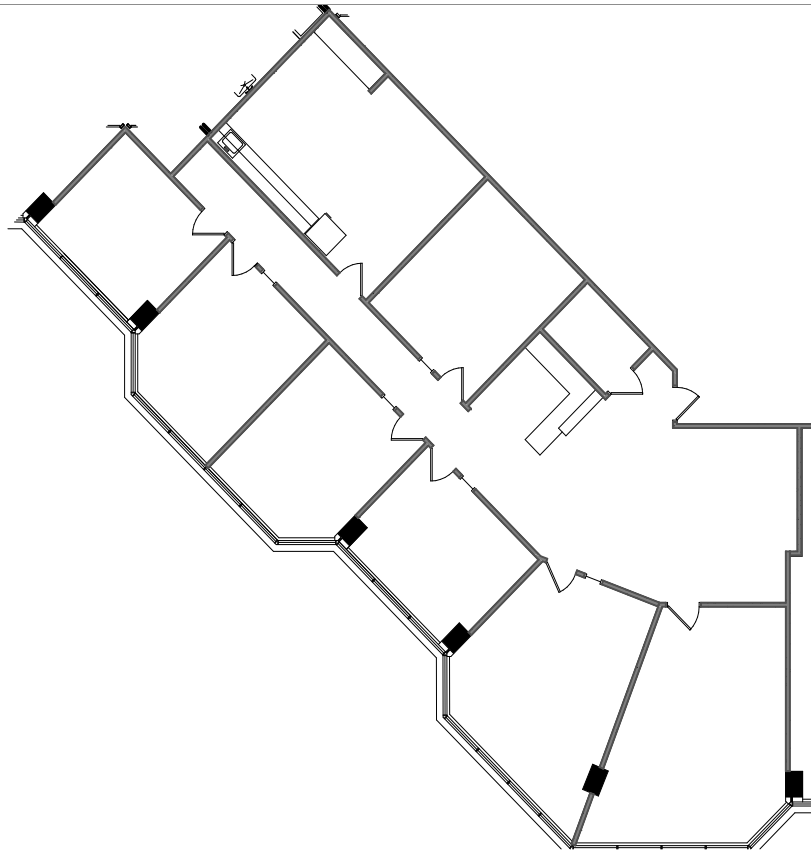

BRAEMAR

OFFICE PARK

7900 WEST 78TH STREET
EDINA, MN

Leasing Contacts

Brent Karkula
+1 612 217 5153
brent.karkula@jll.com

Laura Farrell
+1 612 217 6744
laura.farrell@jll.com

SUITE 216 - 3,338 SF