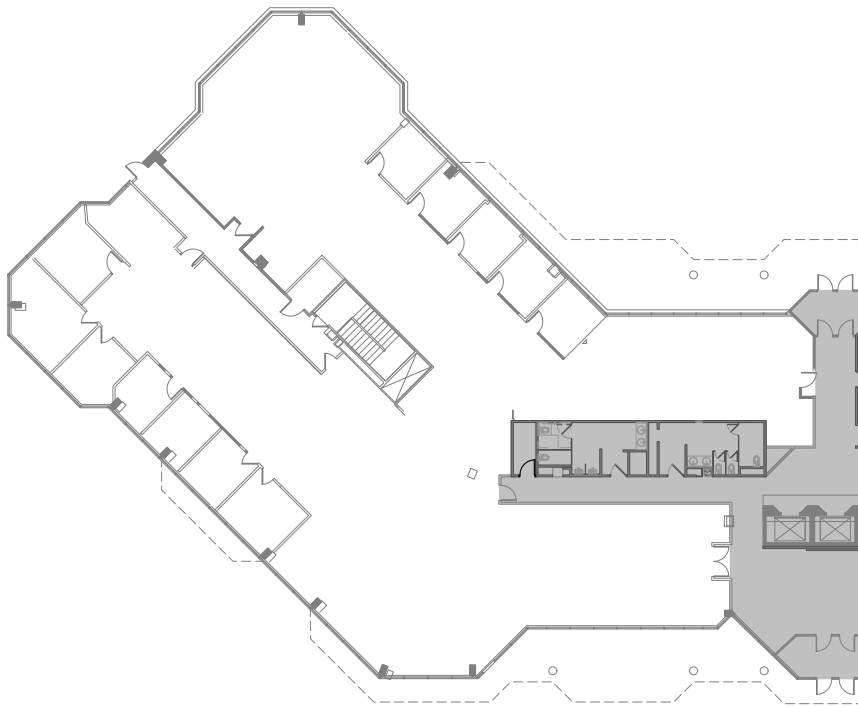

BRAEMAR

OFFICE PARK

7900 WEST 78TH STREET
EDINA, MN

SUITE 100 - 11,557 SF

Leasing Contacts

Brent Karkula
+1 612 217 5153
brent.karkula@jll.com

Laura Farrell
+1 612 217 6744
laura.farrell@jll.com