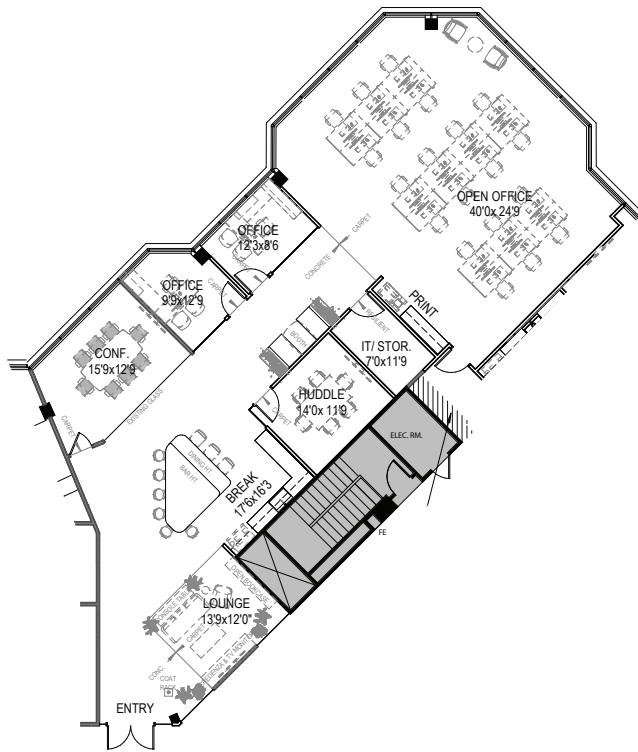

BRAEMAR

OFFICE PARK

7900 WEST 78TH STREET
EDINA, MN

SUITE 370 - 3,775 SF

Leasing Contacts

Brent Karkula
+1 612 217 5153
brent.karkula@jll.com

Laura Farrell
+1 612 217 6744
laura.farrell@jll.com